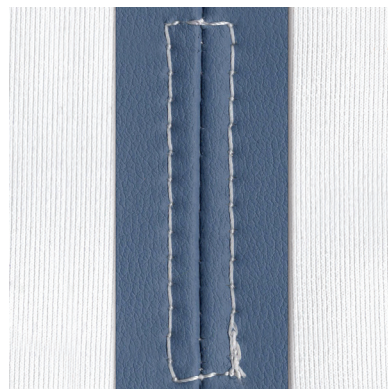

### Built to Last Features

Strong inner wooden frame and high density foam layers, with burlap webbing.

All Re-Group pieces have a steel base and easy to use sturdy ganging mechanism that is discreet when not in use.

Re•Group Steel Base

Sturdy Ganging Mechanism

Outside Seam Example

Inside Seam Example