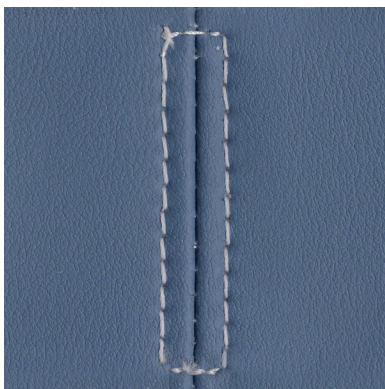

### Built to Last Features

Strong inner wooden frame and high density foam layers, with burlap webbing.

All Re-Group pieces have a steel base and easy to use sturdy ganging mechanism that is discreet when not in use.

Re•Group Steel Base

Sturdy Ganging Mechanism

Outside Seam Example

Inside Seam Example