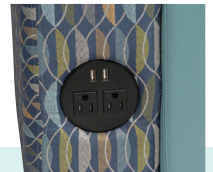

Oval Configuration with Floating Arms

Bench w/ Back & Arm Rest

Flush Power Options