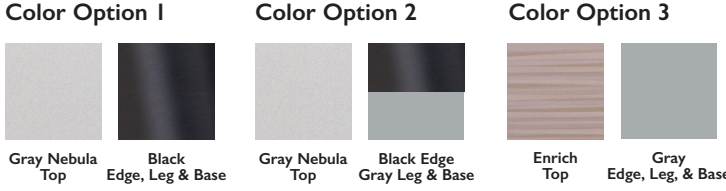

Model	Description
Boost Series - Quad Café Tables	
QCF-36RD	36" Round Top Quad base Café Table Standard Ht.
QCFSH-36RD	36" Round Top Quad base Café Table Standing Ht.
QCF-3636SQ	36" Square Top Quad base Café Table Standard Ht.
QCFSH-3636SQ	36" Square Top Quad base Café Table Standing Ht.