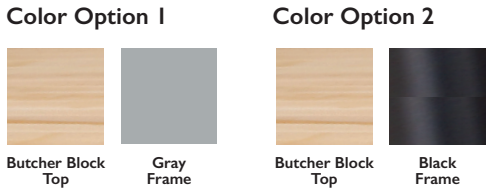

Color Option 1

Enrich Top

Gray Edge Black Frame

Color Option 2

Gray Nebula Top

Black Edge & Frame

STEM Table

Model	Description
Demonstration Series-STEM Tables - Standard HT	
DHABB-2460	24 x 60 Butcher Block Top/Adj Ht. Demonstration Table
DHABB-3060	30 x 60 Butcher Block Top/Adj Ht. Demonstration Table
DHABB-3660	36 x 60 Butcher Block Top/Adj Ht. Demonstration Table
DHABB-3672	36 x 72 Butcher Block Top/Adj Ht. Demonstration Table
DHABB-4260	42 x 60 Butcher Block Top/Adj Ht. Demonstration Table
DHABB-4272	42 x 72 Butcher Block Top/Adj Ht. Demonstration Table
DHFBB-2460	24 x 60 Butcher Block Top/Fix. Ht. Demonstration Table
DHFBB-3060	30 x 60 Butcher Block Top/Fix. Ht. Demonstration Table
DHFBB-3660	36 x 60 Butcher Block Top/Fix. Ht. Demonstration Table
DHFBB-4260	42 x 60 Butcher Block Top/Fix. Ht. Demonstration Table
DHFBB-4272	42 x 72 Butcher Block Top/Fix. Ht. Demonstration Table
Demonstration Series-STEM Tables - Standing HT	
DSHABB-2460	24 x 60 Butcher Block/Adj Standing Ht. Demonstration Table
DSHABB-3060	30 x 60 Butcher Block/Adj Standing Ht. Demonstration Table
DSHABB-3660	36 x 60 Butcher Block/Adj Standing Ht. Demonstration Table
DSHABB-4260	42 x 60 Butcher Block/Adj Standing Ht. Demonstration Table
DSHABB-4272	42 x 72 Butcher Block/Adj Standing Ht. Demonstration Table
DSHFBB-2460	24 x 60 Butcher Block/Fix. Standing Ht. Demonstration Table
DSHFBB-3060	30 x 60 Butcher Block/Fix. Standing Ht. Demonstration Table
DSHFBB-3660	36 x 60 Butcher Block/Fix. Standing Ht. Demonstration Table
DSHFBB-4260	42 x 60 Butcher Block/Fix. Standing Ht. Demonstration Table
DSHFBB-4272	42 x 72 Butcher Block/Fix. Standing Ht. Demonstration Table