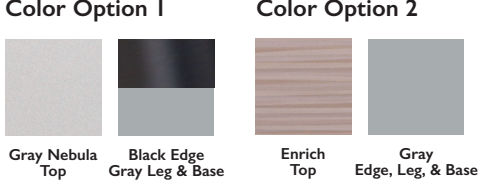

Accessories

Model	Description	Color
Desk Accessories		
9TRI-HOOK	Backpack Hook for Innovation	Black or Gray
9TRI-BKBX	Mesh Book box for Innovation	Black or Gray
9TRI-WBR	Wire Book Box for Innovation	Black or Gray
9DF1950-MBB	Petal & Jr. Petal Mesh Book Box	Black
Table Accessories		
99IL-MP-Bridge	Connector Bridge for V2 Illustration	N/A
99-MP-Bridge	Connector Bridge for C-Leg Series	N/A
99IL-MP-CAP	Wire Management End Cap for V2 Illustration	N/A
9TAB-HOOK	Table Hook for All Series Except V2	N/A
99NT-PENCIL	Pencil Drawer	N/A
Desk/Table Accessories		
99TW60M	Hard Caster	
99TW75-IL-HARD	Hard Caster Kit	
99TW75-IL-SOFT	Soft Caster Kit