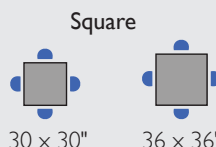

BOOST SERIES

CAFÉ TABLES

CFJ-36R - 36" Round Jr Standing Ht. Table*
Z424G - Zed Café Stools

Perk up media center or student lounge

Appealing café tables create coffee shop ambiance for connecting, collaborating or chilling.

36" Oval Toddler Ht. Table
8104 - (4) Pebble Mod®

CFT-36R - 36" Round Toddler Ht. Table
8100 - (4) Round Mod®

Available in 4 Height Options

Shapes

*Shown with Power Port

BOOST SERIES

Color Options

Standard Tabletops