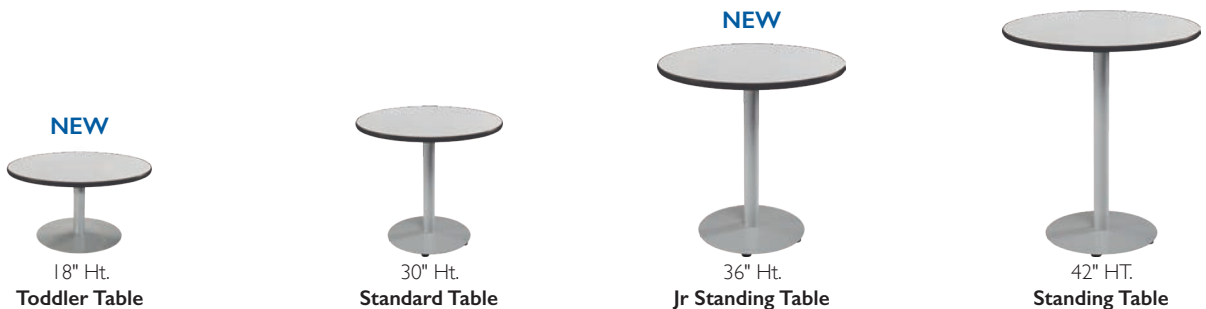

BOOST SERIES

CAFÉ TABLES

CFJ-36R - 36" Round Jr Standing Ht. Table*
Z424G - Zed Café Stools

Perk up media center or student lounge

Appealing café tables create coffee shop ambiance for connecting, collaborating or chilling.

36" Oval Toddler Ht. Table
8104 - (4) Pebble Mod®

CFT-36R - 36" Round Toddler Ht. Table
8100 - (4) Round Mod®

Available in 4 Height Options

Shapes

*Shown with Power Port

BOOST SERIES

Color Options

Standard Tabletops