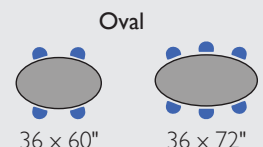

BOOST SERIES

CAFÉ TABLES

CFJ-36R - 36" Round Jr Standing Ht. Table*
Z424G - Zed Café Stools

Perk up media center or student lounge

Appealing café tables create coffee shop ambiance for connecting, collaborating or chilling.

36" Oval Toddler Ht. Table
8104 - (4) Pebble Mod®

CFT-36R - 36" Round Toddler Ht. Table
8100 - (4) Round Mod®

Available in 4 Height Options

Shapes

*Shown with Power Port

BOOST SERIES

Color Options

Standard Tabletops