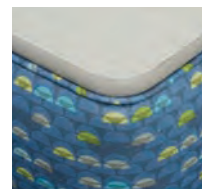

Laminate Ottoman with
Signature Welt Piping