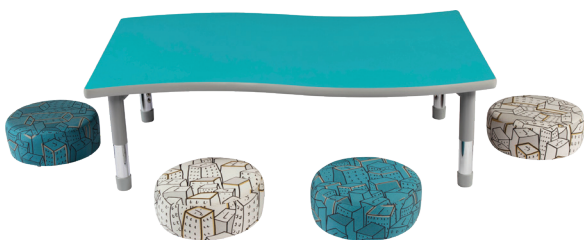

## MOD® TABLE

**Tabletop:** High Pressure Laminate

**8020SQ Square Mod® Table:** 22 × 22" Top

**Edge Banding:** PVC 3mm edge banding; Standard in White.

**8030R Round Mod® Table:** 30" R Top

**Edge Banding:** Hydraulically inserted T-mold edge banding; Color edge band available.

**Frame:** 1" Square 18 Gauge Welded Steel

**Glides:** Height Adjustable Glides

8104 - (4) Pebble Mod®

(Shown with HSSUS-3152CD - Harmony Series Chord Table in Sushi Ht.)

Inner Pebble Mod Frame

French Stitching