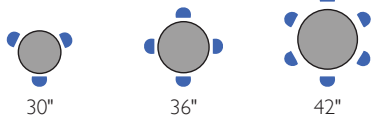

Appealing café height table with curved chairs calls kids to come relax, connect, unwind.

Strong and sturdy with foot rest for secure sitting; Full contact weld holds up to years of wear.

Boost STYLES

Toddler 18" Ht.
CFT-36R - 36" Round
Café Table

Standard 30" Ht.
CF-36R - 36" Round
Café Table

Jr Standing 36" Ht.
CFJ-36R - 36" Round
Café Table

Standing 42" Ht.
CFSH-36R - 36" Round
Café Table

Z430G - 30" Zed
Café Stool

Z424G - 24" Zed
Café Stools

Round Table

30"

36"

42"

Square Table

30 x 30"

36 x 36"

Squircle Table

42 x 42"