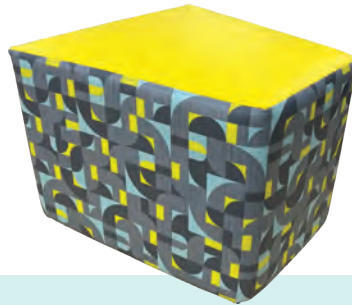

You Sketch It We Fabricate It

Have a unique item in mind? Custom shapes and sizes are available upon request.

Custom Built Soft Seating