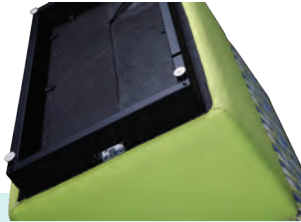

## Built to Last

Strong inner wooden frame and high density foam layers, with burlap webbing.

All Re•Group pieces have a steel base and easy to use sturdy ganging mechanism that is discreet when not in use.