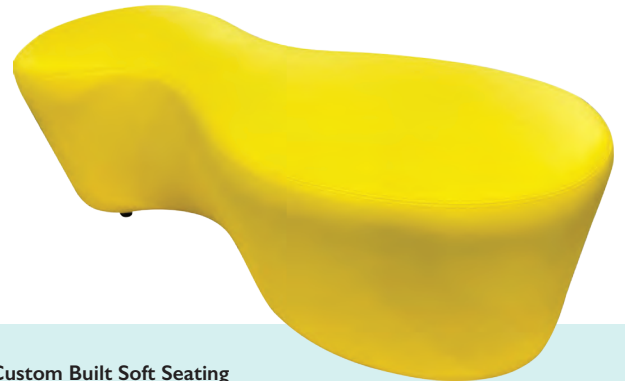

You Sketch It We Fabricate It

Have a unique item in mind? Custom shapes and sizes are available upon request.

Custom Built Soft Seating