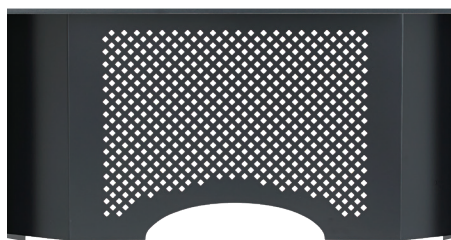

Nate Series – Teacher Desk

Stunningly sleek, the Nate Teacher Desk has raised the bar of beauty, innovation and adaptability.

Roomy, locking storage; file drawers. Modesty panel for teacher comfort.

Thick gauges of steel, heavy-duty hardware and durable construction will ensure this desk will last for years of use.

With built-in inverted casters, move around the classroom to adapt to changing teaching styles.

Nate STYLES

TS-3048 - Single Pedestal Desk

TS-3672P - Right Handed, Left Peninsula Desk

TS-3060 - Double Pedestal Desk

Power Port: Can be placed on the right, left or center of the desk.

FRAME

Modesty Panel: Powder Coated 18 Gauge Steel

2 Legs: 2 3/8" Diameter, Powder Coated, 16 Gauge Steel (Single Pedestal & Peninsula Only)

Caster: 2 Inverted Casters

Sleek Modesty Panel

Built In Lock

Drawer Suspension Pull-Out

Optional Items: 2" locking casters (available on Double Pedestal desk), Keyboard Tray, Pencil Tray, Power Supply.

Shown In: TS-3048 & TS-3672P in custom laminate Formica Smokey Brown Pear #5488