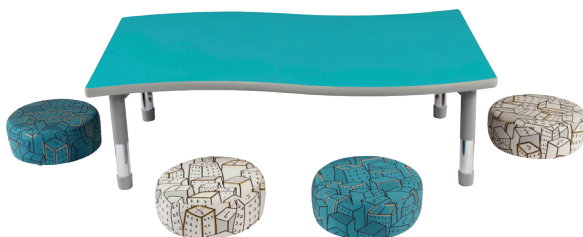

8104 - (4) Pebble Mod®

(Shown with HSSUS-3152CD - Harmony Series Chord Table in Sushi Ht.)