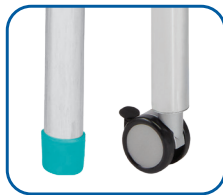

Adj. Legs
Compatible with Casters
or Ht. Adj. Glides