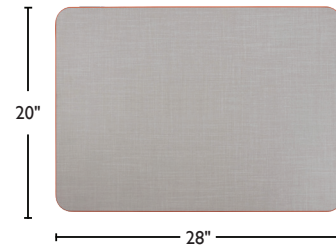

Traditionally Modern

Hercules Series

TOP

Work Surface: 560 square inches

Desktop: 28"W × 20"D, 1 1/8" thick high-pressure laminate

FRAME

Upper Legs: Powder coated 2 1/8" round 18 gauge steel

Insert Legs: Chrome plated 2" round 16 gauge steel
with two self-locking screws

Height Adjustable: Legs adjust in 1" increments

Wheelbarrow Option: Available on adjustable height tables only

Height Options: Standard 23-32"

Casters/Glides: Compatible with height adjustable glides (standard) or casters (optional)

Optional Items: Bookbaskets, plastic bookbox, casters, and grommets

Hercules Series – School Desk

Traditionally Modern

Standard Adj. Ht.
HL-2028 - **Rectangle Desk**
(Shown in Enrich Laminate and Aqua Edge
with Mesh Bookbox)

Standard Adj. Ht.
HL-2028 - **Rectangle Desk**
(Shown in White Board
and Black Edge)

Standard Adj. Ht.
HL-2028 - **Rectangle Desk**
(Shown in Chambray Fabric Laminate and Navy Edge
with Grey Plastic Bookbox)