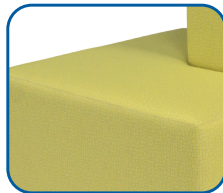

Soft Seating

8818 - 2 Step Mod®

8828 - 3 Step Mod®

8838 - Inverted Corner Mod®

8848 - Outside Corner Mod®

Configure in Groups
8848 - Outside Corner Mod®, 8818 - 2 Step Mod® &
8838 - Inverted Corner Mod®

Features

French Stitching

Nail Glide

Inner Mod Frame

Foam Seat