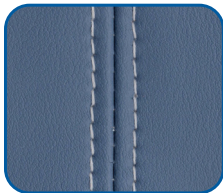

Soft Seating

8818 - 2 Step Mod®

8828 - 3 Step Mod®

8838 - Inverted Corner Mod®

8848 - Outside Corner Mod®

Configure in Groups
8848 - Outside Corner Mod®, 8818 - 2 Step Mod® &
8838 - Inverted Corner Mod®

Features

French Stitching

Nail Glide

Inner Mod Frame

Foam Seat