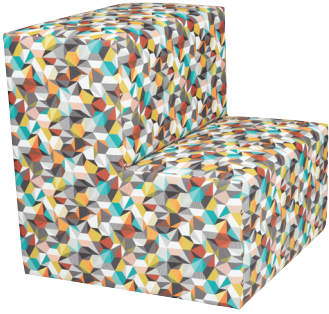

Wise people want to learn more,
so they listen closely to gain knowledge.
- Proverbs 18:15

Soft Seating

The Mod Series®

SEATING – MOD® WITH BACK

Seat: ¾" plywood frame supported by multiple wooden posts surrounded by polyurethane foam

Textiles: Hundreds of options

Nail Glides: Underneath 2 Step, 3 Step, Outside Corner and Inside Corner

"The Mod Series" & "Mod" are registered trademarks of Academia Furniture Industries.

The Mod Series® – Mod® with Back

Soft Seating

8818 - 2 Step Mod®

8828 - 3 Step Mod®

8838 - Inverted Corner Mod®

8848 - Outside Corner Mod®

Configure in Groups
8848 - Outside Corner Mod®, 8818 - 2 Step Mod® &
8838 - Inverted Corner Mod®

Features