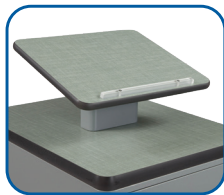

Tilted Podium