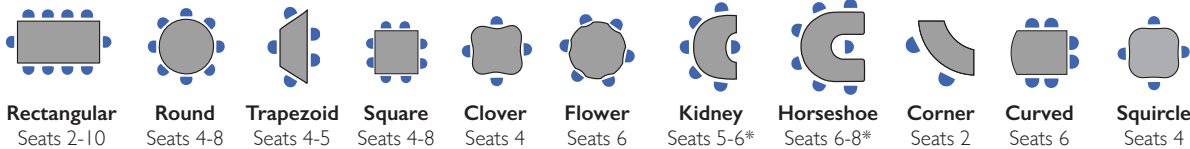

Height Adjustable: Adjusts 26-33" with glides. Legs adjust in 1" increments.

Wheelbarrow Option: Available.

Casters/Glides: Ht. Adj. glides (standard) or casters (optional)

HIGH PRESSURE LAMINATE EDGE FINISH

Optional Items: Bookboxes, Casters, Grommets, Hooks and Power.

Height Adjustable Glide

NEW Standard Laminate Cassis with Purple T-Mold Edge

NEW Standard Laminate Chambray Fabric with Navy PVC 3mm Edge

Underside Frame

Adjustable Legs Compatible with Casters or Glides

Seat qty. varies depending on dimensions.

*Plus 1 teacher seat