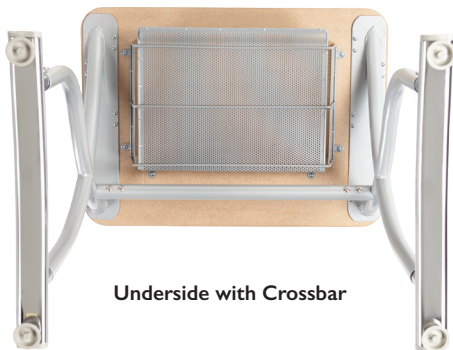

2726WBB - **Fix Ht V2 Desk** with Book Box
(Shown in New Standard Chrome Yellow Laminate Top & Primary Blue T-Mold Edge)

Designed for all grades, this desk features extra legroom and adjustable height. The 500+ square inch desktop provides ample space for books and laptops, with a durable unitized steel frame.

2700 - **Adj. Ht. V2 Desk**
 (Shown with optional Casters and Mesh Bookbox, in custom laminate Formica White Malachite #9949)

2726WBB - **Fix Ht V2 Desk**
 with Book Box
 (Shown in New Standard Chrome Yellow Laminate Top and Primary Blue T-Mold Edge)

Underside with Crossbar

2729HP - **V2 Desk**
 with Hard Plastic Sky Rise Top
 (Shown with Optional Back Pack Hook)

Adjustable Height

TOP

Work Surface: 520 Sq. Inches

Desktop: 5/8" Thick High Pressure Laminate, 26"W x 19 1/2"D

Pencil Groove: Available on Woodstone and Hard Plastic Desktops Only

FRAME

1" Steel Tube: 12-Gauge Steel, Welded At 90° Angle

Stretcher Bar: 1 1/4" Diameter, 18-Gauge Steel

Adj. Ht. Desk

Upper Legs: Two 1 1/2" Diameter Tubes 16-Gauge Steel